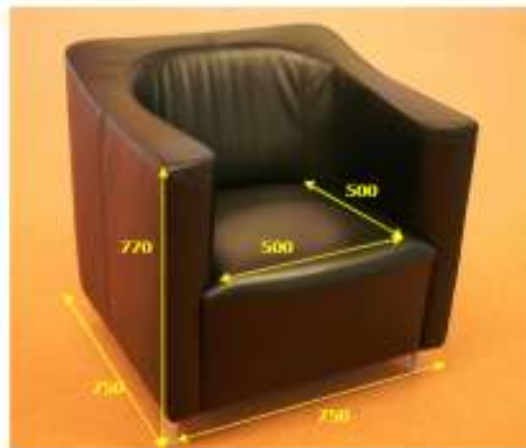

▣ 82cm ▤ 82 cm ▥ 38 cm ▦ 38 cm

Ref. TH-1

Beech stool
Taburete haya

▣ 79cm ▤ 88 cm ▥ 43 cm ▦ 43 cm

Ref. TA-1

Aluminium stool
Taburete aluminio

▣ 81cm ▤ 81cm ▥ 50cm

Ref. TD-1

Black Stool
Taburete 1

▣ 80cm ▤ 86 cm ▥ 44 cm ▦ 43 cm

Ref. TD-1

White Stool
Taburete blanco

▣ 78cm ▤ 83 cm ▥ 37cm

Ref. TD-2

Stool 2
Taburete 2

▣ 77cm ▤ 85cm ▥ 43cm ▦ 43cm

Ref. TD-3

Stool 3 (available in red, white, blue and black colour)
Taburete 3 (disponible en rojo, blanco, azul y negro)

▣ 76cm ▤ 86 cm ▥ 42 cm ▦ 44 cm

ARMCHAIRS / BUTACAS

Ref. BD-1

White Easy Armchair 1
Butaca Blanca 1

□ 45cm H 56cm □ 64cm ☒ 75cm

Ref. BD-2

White Easy Armchair 2
Butaca Blanca 2

□ 46cm H 142cm □ 68cm ☒ 72cm

Ref.BS

Black Leather Sofa / Sofá Polipiel Negro

H 75cm □ 75cm ☒ 77cm

Ref. BU-B (white/ blanco)