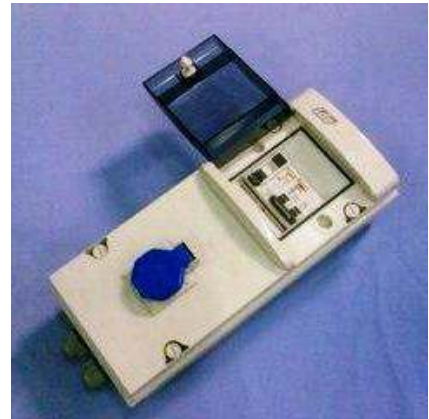

ELECTRICITY / ELECTRICIDAD

220v double 2-pin socket outlet
Enchufe doble monofásico 1000 W / 220v

Ref. S2 (double/ *doble*)

Electrical switchboard with simple 2-pin socket
Cuadro eléctrico con un enchufe simple

Ref. E1-E2-E3